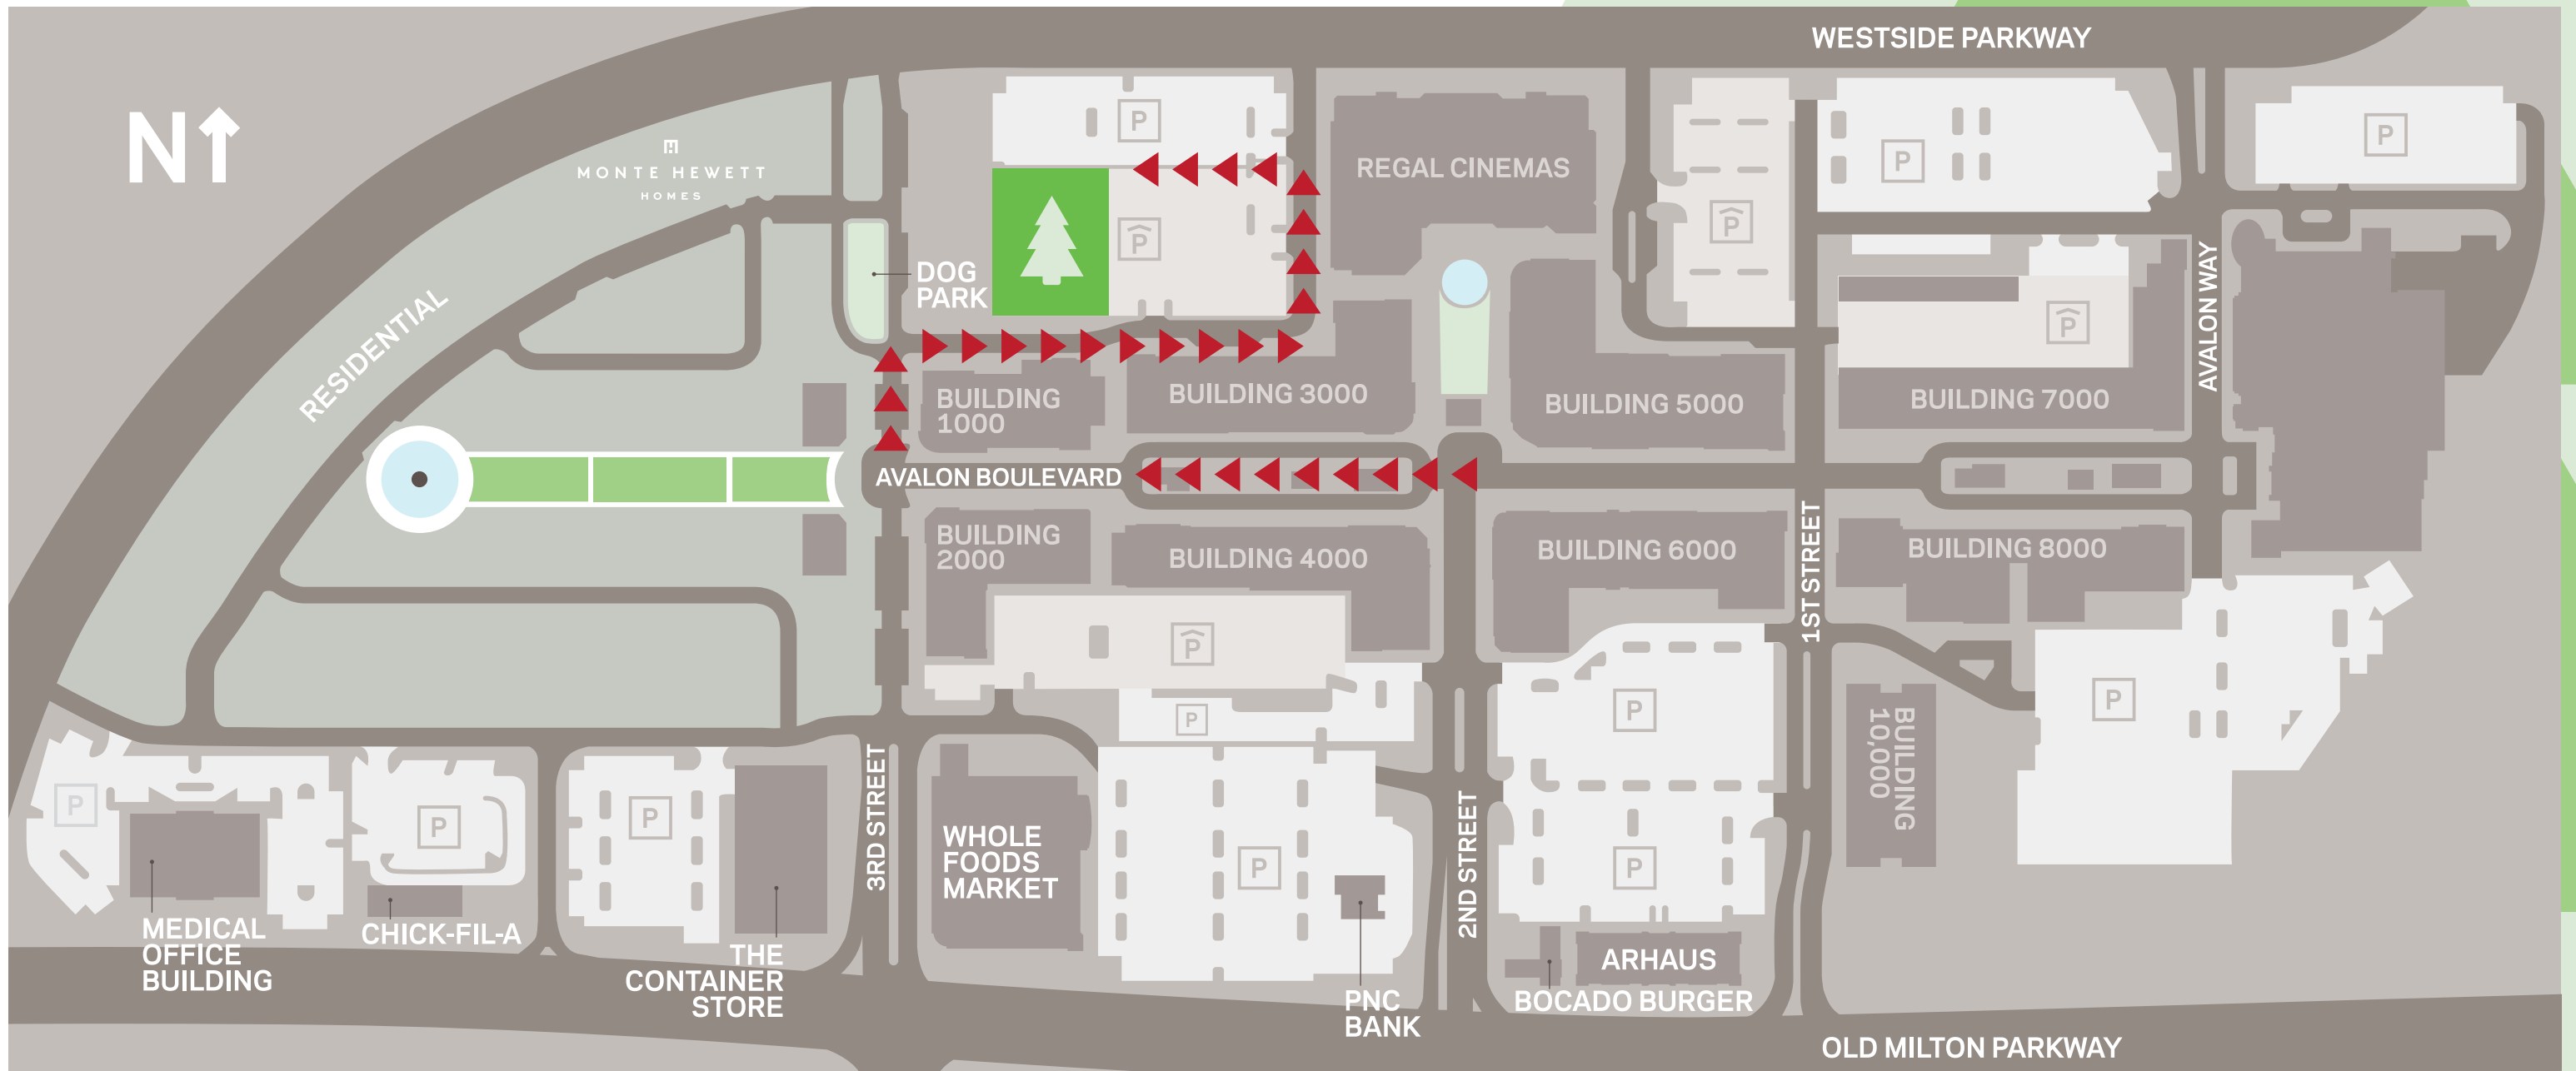

The City of Refuge Christmas Tree Sale lot is located on the second level of the North Parking Deck.

HOURS: Monday to Friday - 12PM to 9PM | Saturday to Sunday - 9AM to 9PM

HOLIDAY HOURS: Closed Thanksgiving | Black Friday (11/27) - 9AM to 9PM

Until all 400 trees are sold